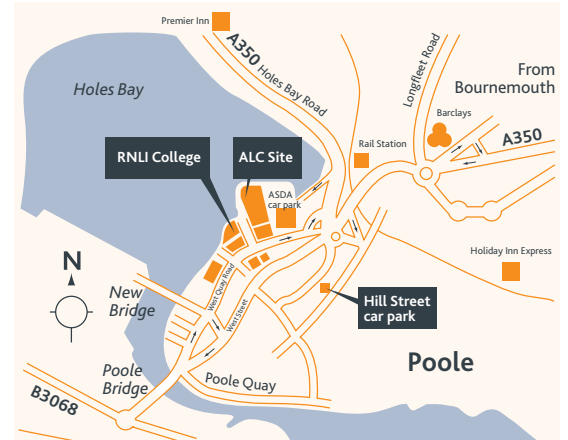

# WAKE UP TO A STUNNING VIEW

Wake up to your very own harbour view, overlooking Holes Bay on Dorset's magnificent south coast. All of our 60 bedrooms offer a home-from-home experience – with en-suite facilities, double bed, and high-speed wifi as standard.

# LOCATION, LOCATION, LOCATION

RNLI College is just a short walk from Poole Quay, so you'll be perfectly placed to take advantage of Poole's historic harbour and other local attractions.

## HOW TO GET HERE

Poole is easy to reach, wherever you're coming from. We have excellent road, sea and rail connections – with Southampton Airport just 60 minutes away by train, and regular high-speed services to London Waterloo.